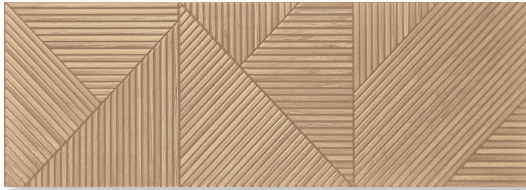

FEATURE WOOD

Linear Nordica | 12"x36"

Angles Roble | 12"x36"

Tile
of
Spain

malinatile.com

FEATURE WOOD

CERAMIC TILE

Technical Data

Water Absorption	>14%
Thickness	11 MM
Application	Interior Walls
Frost Resistant	No
Stain Resistant	Yes
Finish	Matte

Angles Haya | 12"x36"

Colors

Angles Cerezo

Angles Fresno

Angles Haya

Angles Nordica

Angles Roble

Angles Wengue

Lead Time

In Stock/Quick Ship

Size

Linear Cerezo

Linear Fresno

Linear Haya

Linear Nordica