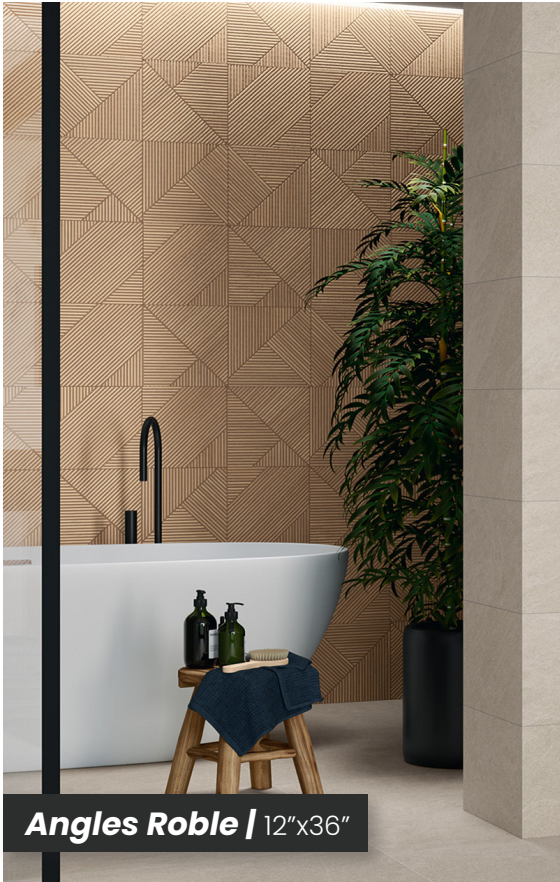

FEATURE WOOD

Linear Nordica | 12"x36"

Angles Roble | 12"x36"

Tile
of
Spain

malinatile.com

FEATURE WOOD

CERAMIC TILE

Technical Data

Water Absorption	>14%
Thickness	11 MM
Application	Interior Walls
Frost Resistant	No
Stain Resistant	Yes
Finish	Matte

Angles Haya | 12"x36"

Colors

Angles Cerezo

Angles Fresno

Angles Haya

Angles Nordica

Angles Roble